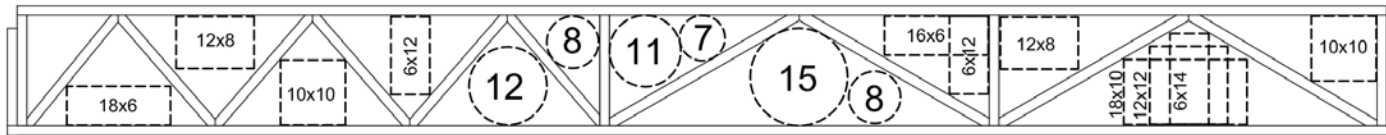

FLOOR DEPTH

WARREN WEBBING

FAN WEBBING

16"

18"

20"

22"

24"