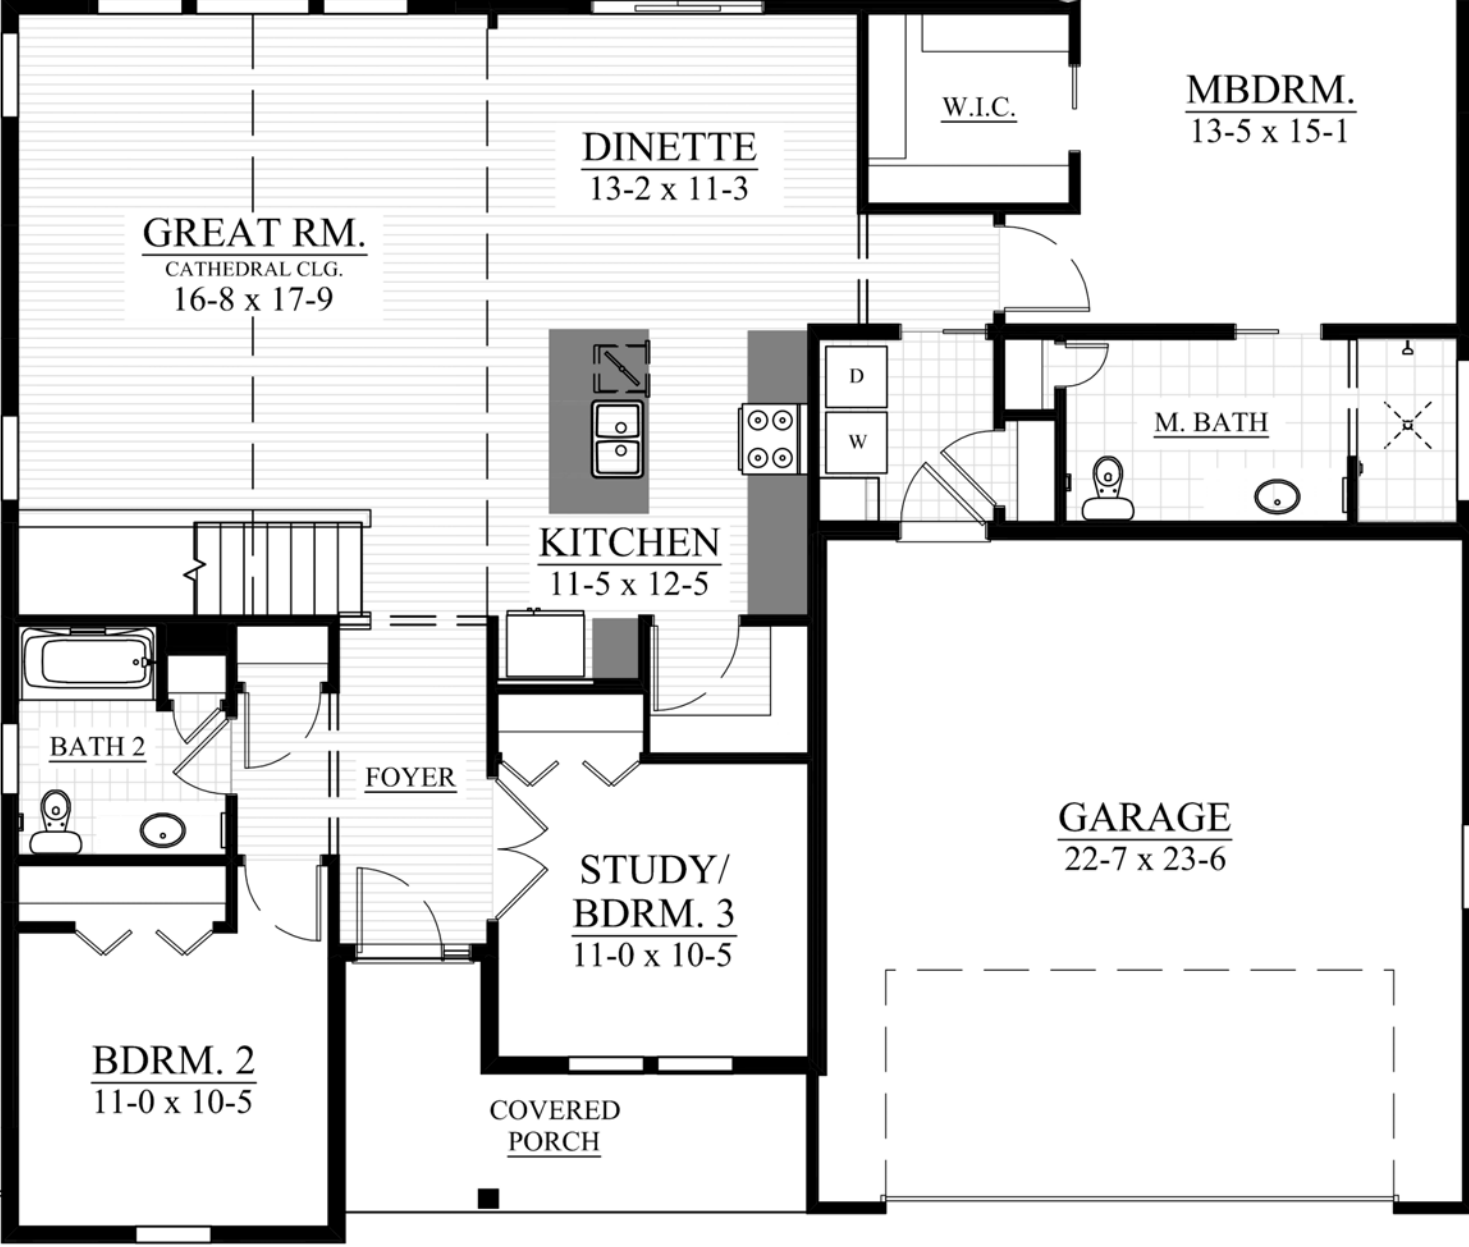

DECK
19-0 x 14-0

GREAT RM.
CATHEDRAL CLG.
16-8 x 17-9

DINETTE
13-2 x 11-3

W.I.C.

MBDRM.
13-5 x 15-1

KITCHEN
11-5 x 12-5

D

W

M. BATH

BATH 2

FOYER

STUDY/
BDRM. 3
11-0 x 10-5

GARAGE
22-7 x 23-6

BDRM. 2
11-0 x 10-5

COVERED
PORCH